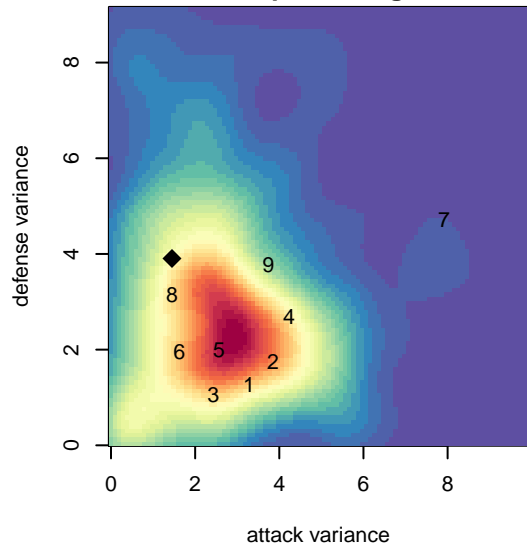

RVSC Timbers White B05

Rogue Valley SC
 Medford, OR
 B05 total strength=545
 attack=0.36 defense=0.47
 fall league = PTT B05 Div 1 White
 spr league = Spr OYS B05 Div 1 White

alt names used:
 RVT 05B White
 RVT 05B White
 RVT 05B White

Venues played:
 2016 PTT B05 Division 1 White
 2016 OYS Presidents Cup B05
 2016 Spr OYS B05 Division 1 White

**attack and defense variance (black dot)
relative to other teams
and top 10 in region**

**attack and defense rating
relative to others at age
and all opponents in last 13 months**