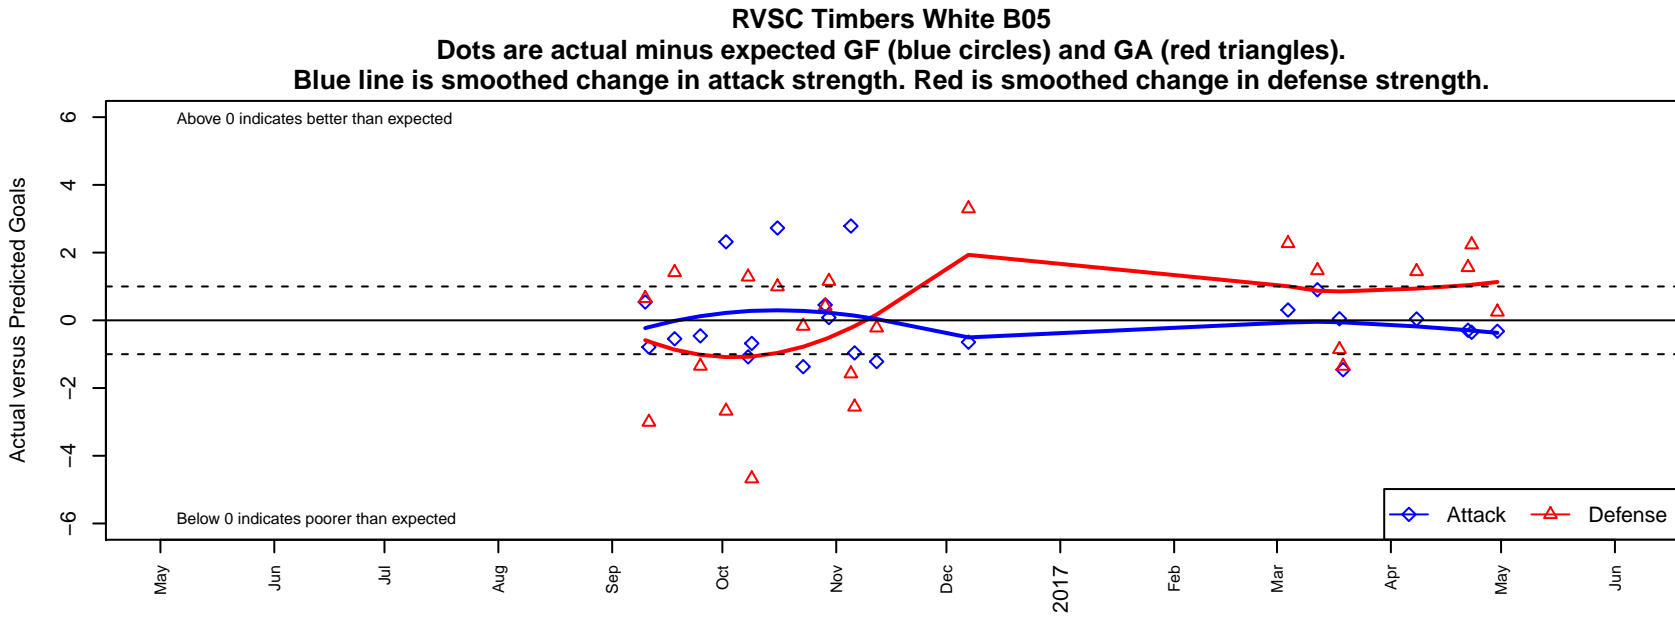

RVSC Timbers White B05

Rogue Valley SC
 Medford, OR
 B05 total strength=545
 attack=0.36 defense=0.47
 fall league = PTT B05 Div 1 White
 spr league = Spr OYS B05 Div 1 White

alt names used:
 RVT 05B White
 RVT 05B White
 RVT 05B White

Venues played:
 2016 PTT B05 Division 1 White
 2016 OYS Presidents Cup B05
 2016 Spr OYS B05 Division 1 White

**attack and defense variance (black dot)
relative to other teams
and top 10 in region**

**attack and defense rating
relative to others at age
and all opponents in last 13 months**