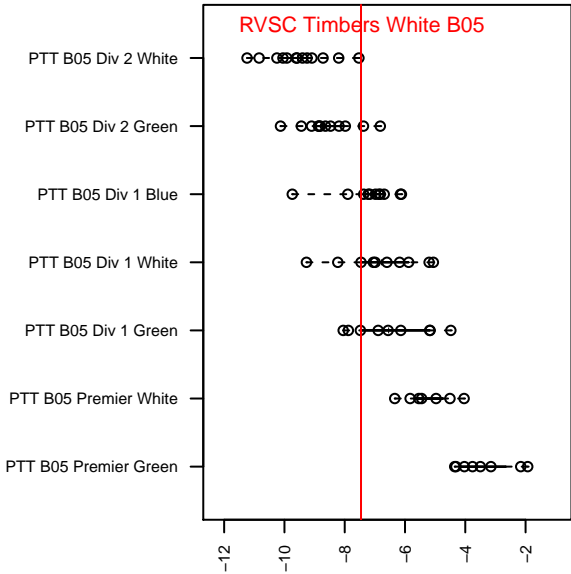

RVSC Timbers White B05

Rogue Valley SC
 Medford, OR
 B05 total strength=545
 attack=0.36 defense=0.47
 fall league = PTT B05 Div 1 White
 spr league = Spr OYS B05 Div 1 White

alt names used:
 RVT 05B White
 RVT 05B White
 RVT 05B White

Venues played:
 2016 PTT B05 Division 1 White
 2016 OYS Presidents Cup B05
 2016 Spr OYS B05 Division 1 White

**attack and defense variance (black dot)
relative to other teams
and top 10 in region**

**attack and defense rating
relative to others at age
and all opponents in last 13 months**